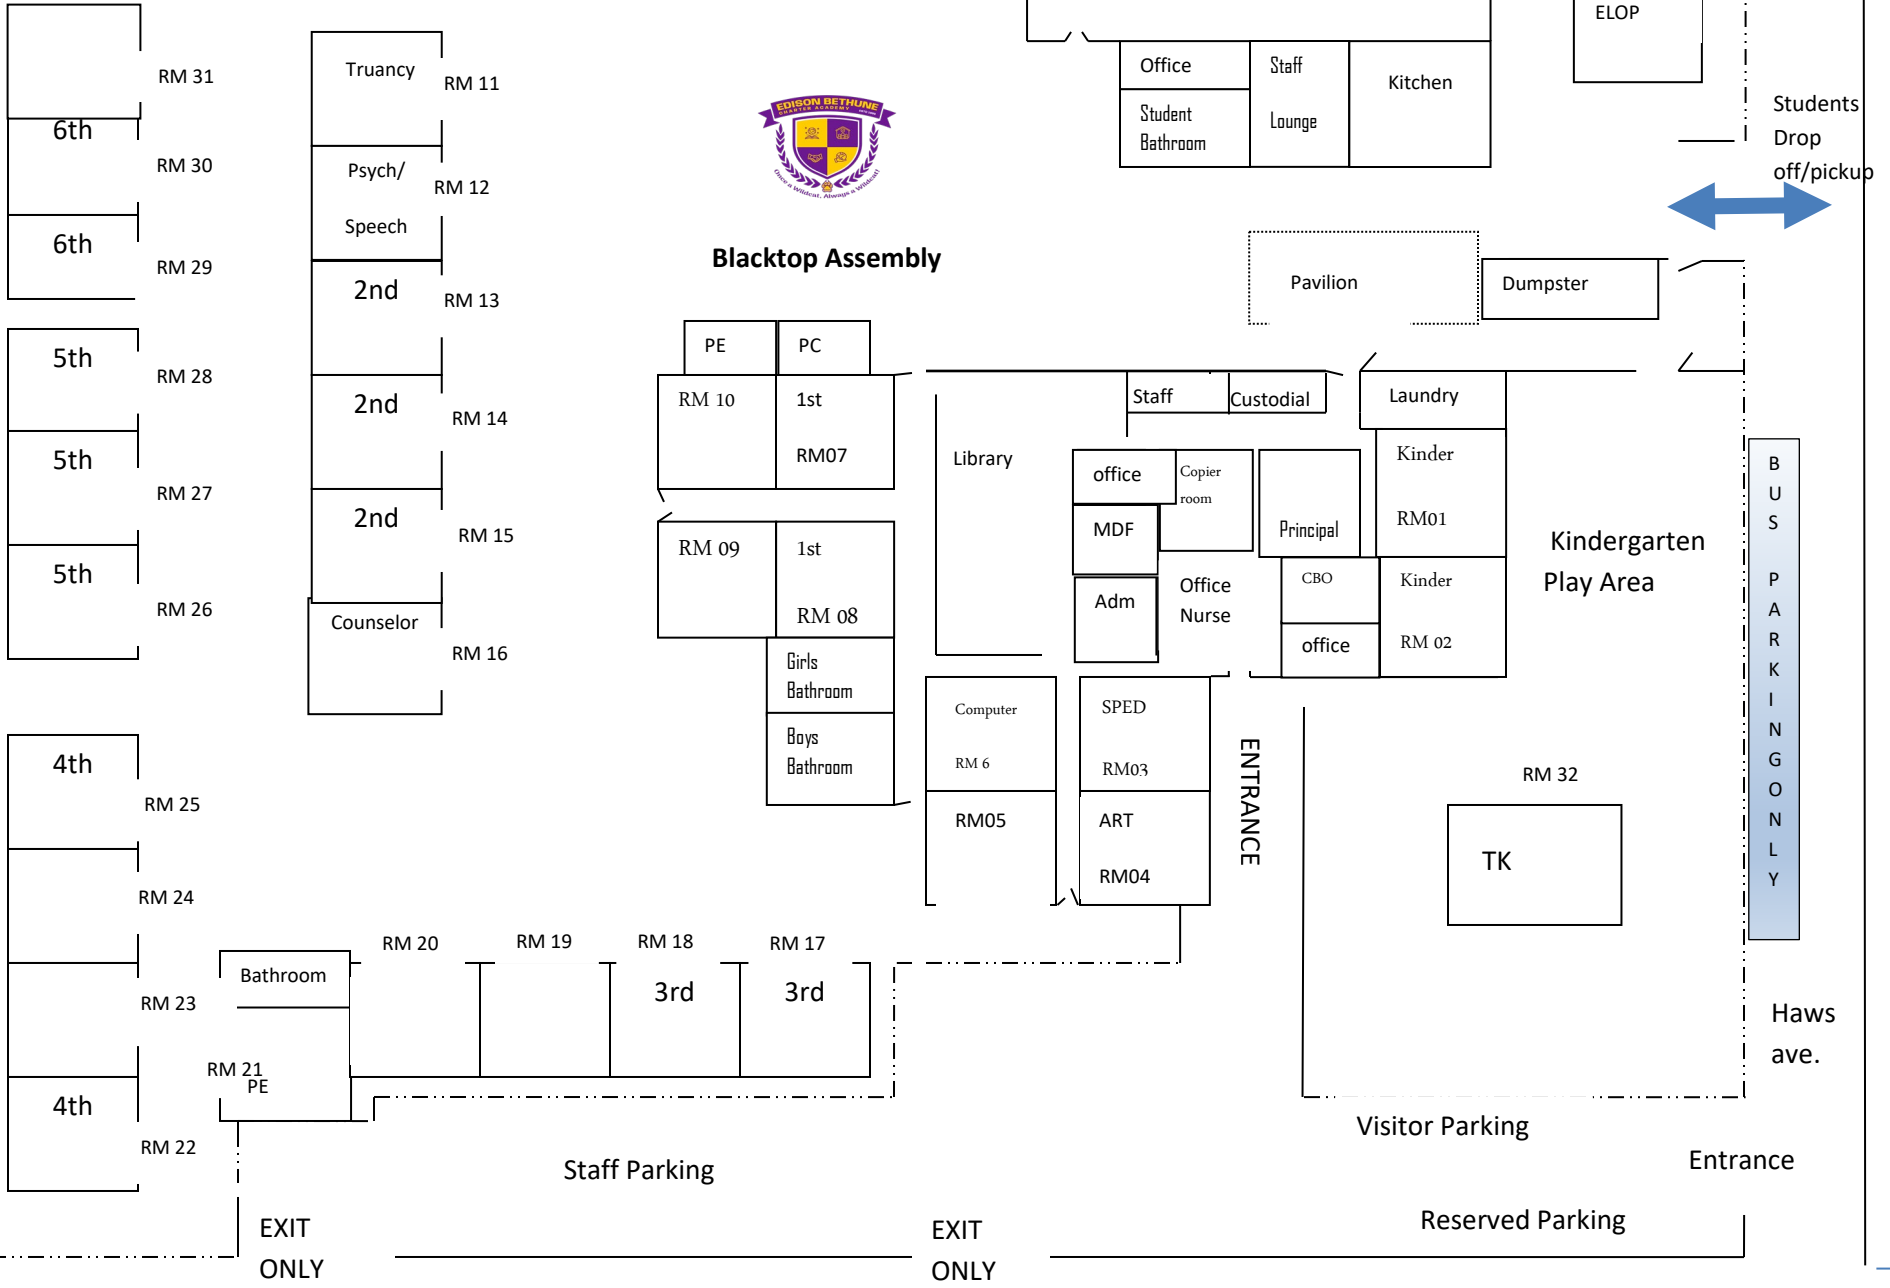

# Edison Bethune Charter Academy

Last update: 2025

## Playground

## Blacktop Assembly

California Ave. ←

FRUIT AVENUE

→ Kearny Ave